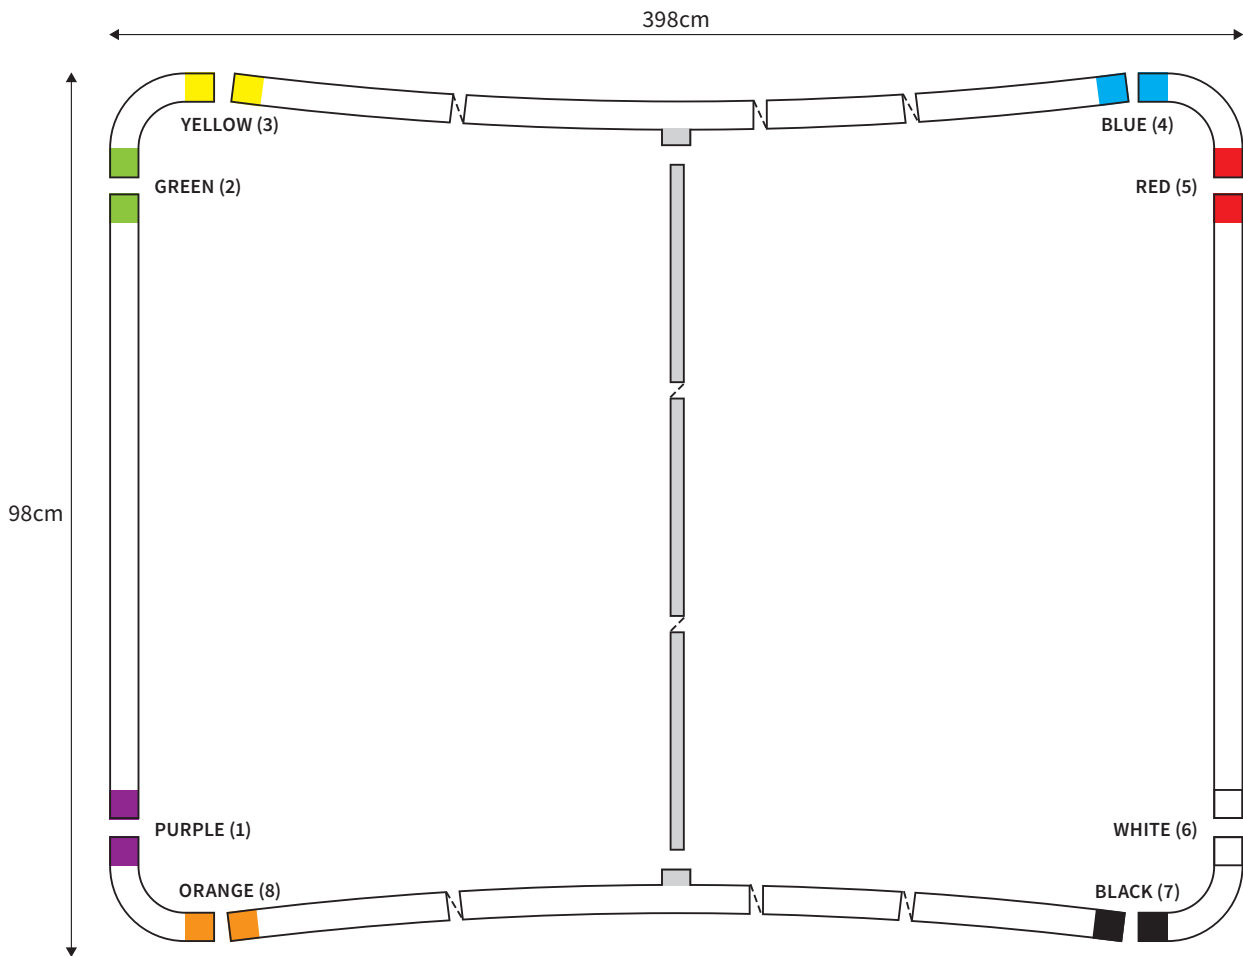

MANUAL

SHAPE CURVED
WIDTH 398cm
HEIGHT 98cm

PARTS LIST

	4x	CORNER		2x	TUBE VERTICAL ($\varnothing$ 34mm)
	2x	TUBE HORIZONTAL ($\varnothing$ 34mm)		1x	TUBE SUPPORT ($\varnothing$ 24mm)