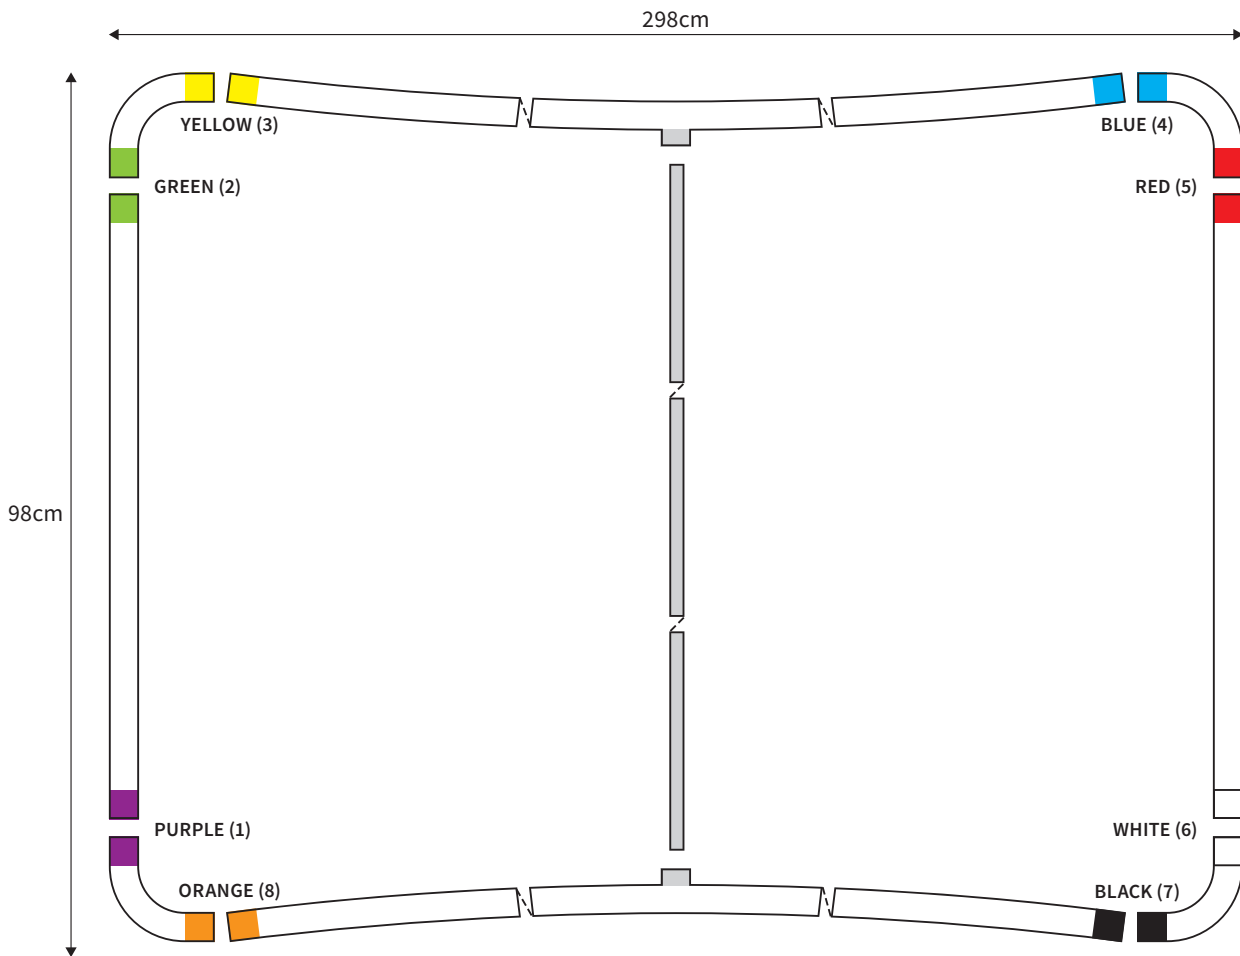

MANUAL

SHAPE CURVED
WIDTH 298cm
HEIGHT 98cm

PARTS LIST

	4x	CORNER		2x	TUBE VERTICAL (ø 34mm)
	2x	TUBE HORIZONTAL (ø 34mm)		1x	TUBE SUPPORT (ø 24mm)