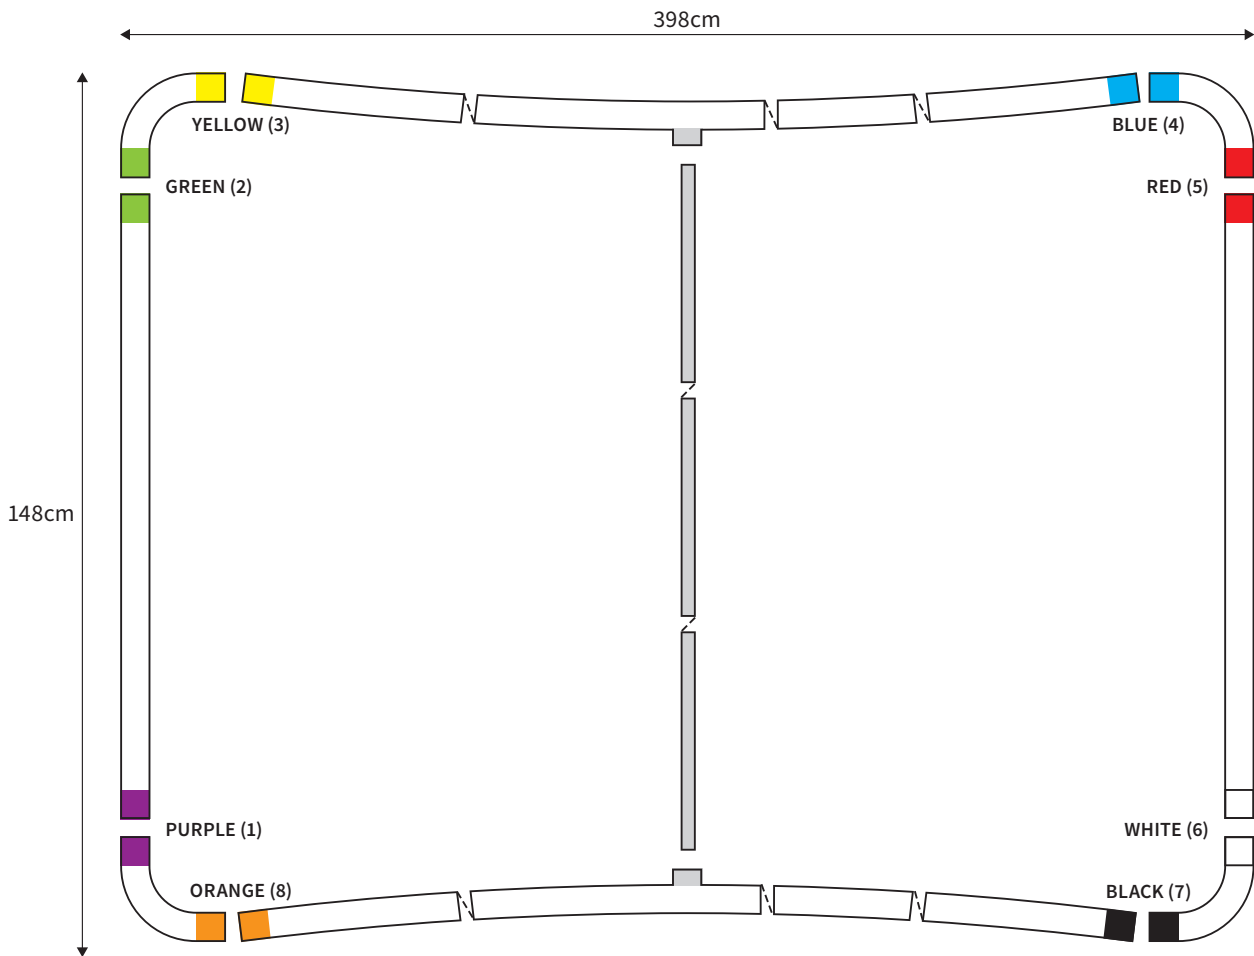

MANUAL

SHAPE CURVED
WIDTH 398cm
HEIGHT 148cm

PARTS LIST					
	4x	CORNER		2x	TUBE VERTICAL (ø 34mm)
	2x	TUBE HORIZONTAL (ø 34mm)		1x	TUBE SUPPORT (ø 24mm)