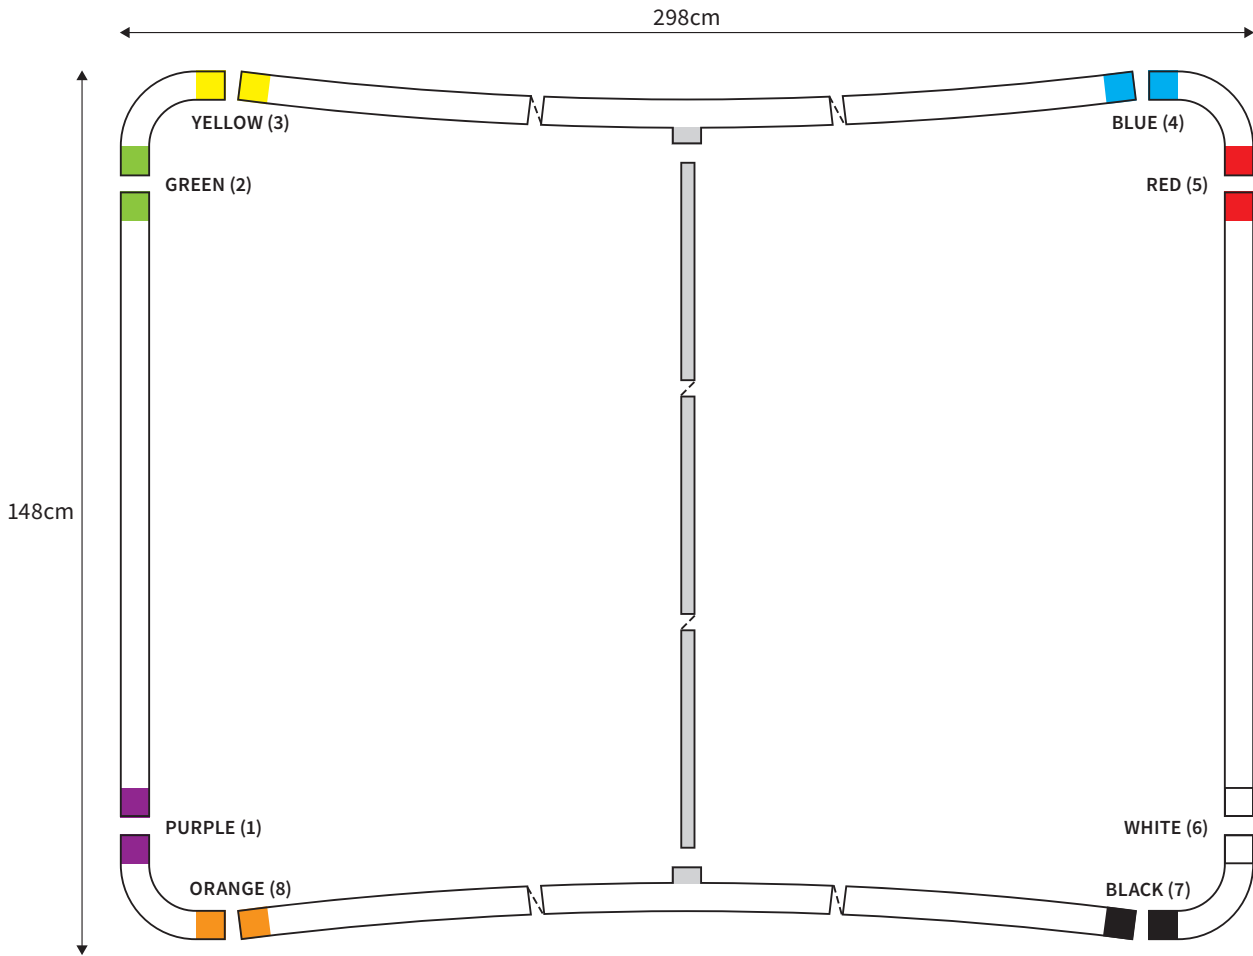

MANUAL

SHAPE CURVED
WIDTH 298cm
HEIGHT 148cm

PARTS LIST					
	4x	CORNER		2x	TUBE VERTICAL (ø 34mm)
	2x	TUBE HORIZONTAL (ø 34mm)		1x	TUBE SUPPORT (ø 24mm)