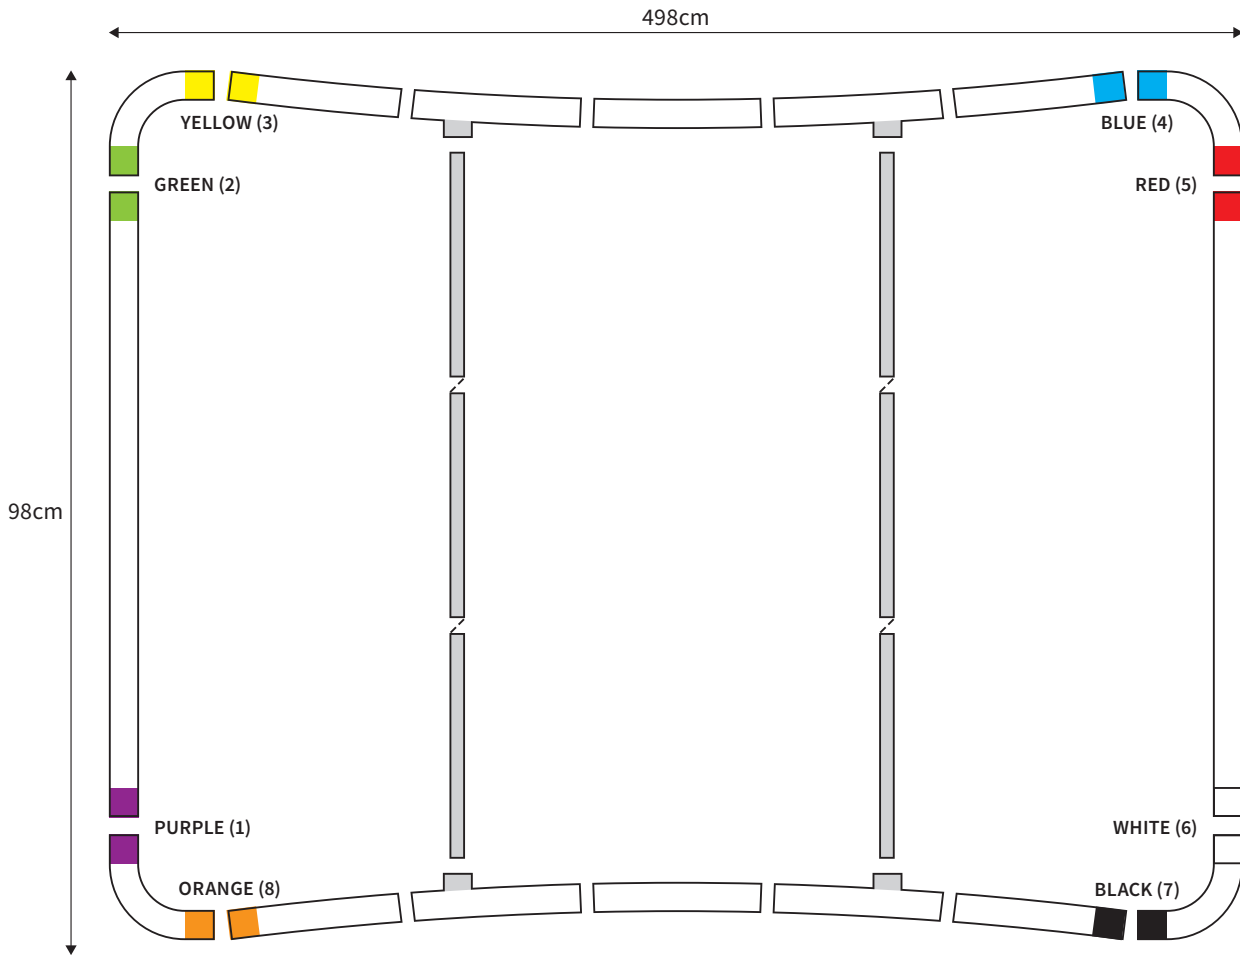

MANUAL

SHAPE CURVED
WIDTH 498cm
HEIGHT 98cm

PARTS LIST					
	4x	CORNER		2x	TUBE VERTICAL (ø 34mm)
	2x	TUBE HORIZONTAL (ø 34mm)		2x	TUBE SUPPORT (ø 24mm)