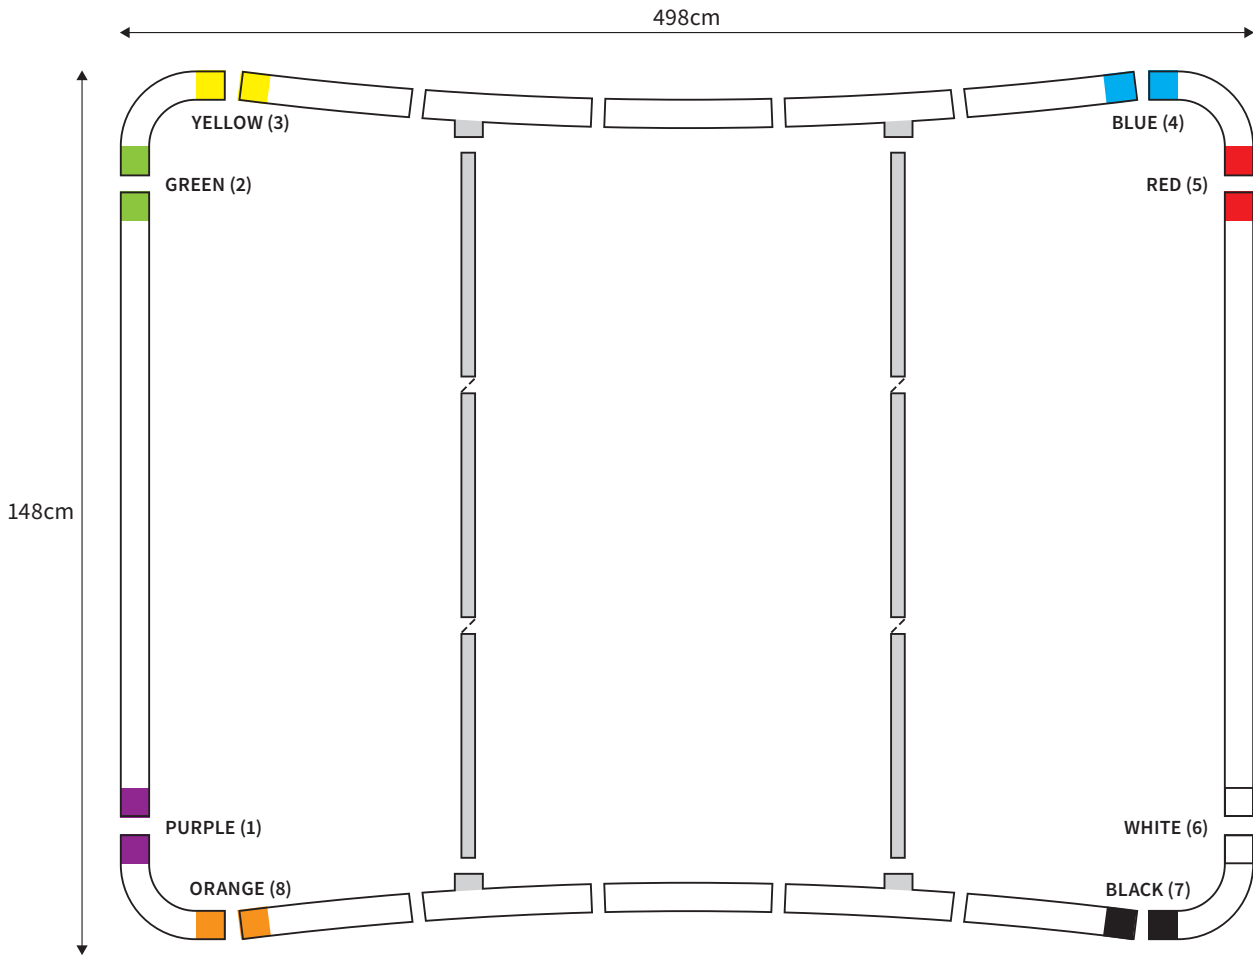

MANUAL

SHAPE CURVED
WIDTH 498cm
HEIGHT 148cm

PARTS LIST					
	4x	CORNER		2x	TUBE VERTICAL (ø 34mm)
	2x	TUBE HORIZONTAL (ø 34mm)		2x	TUBE SUPPORT (ø 24mm)