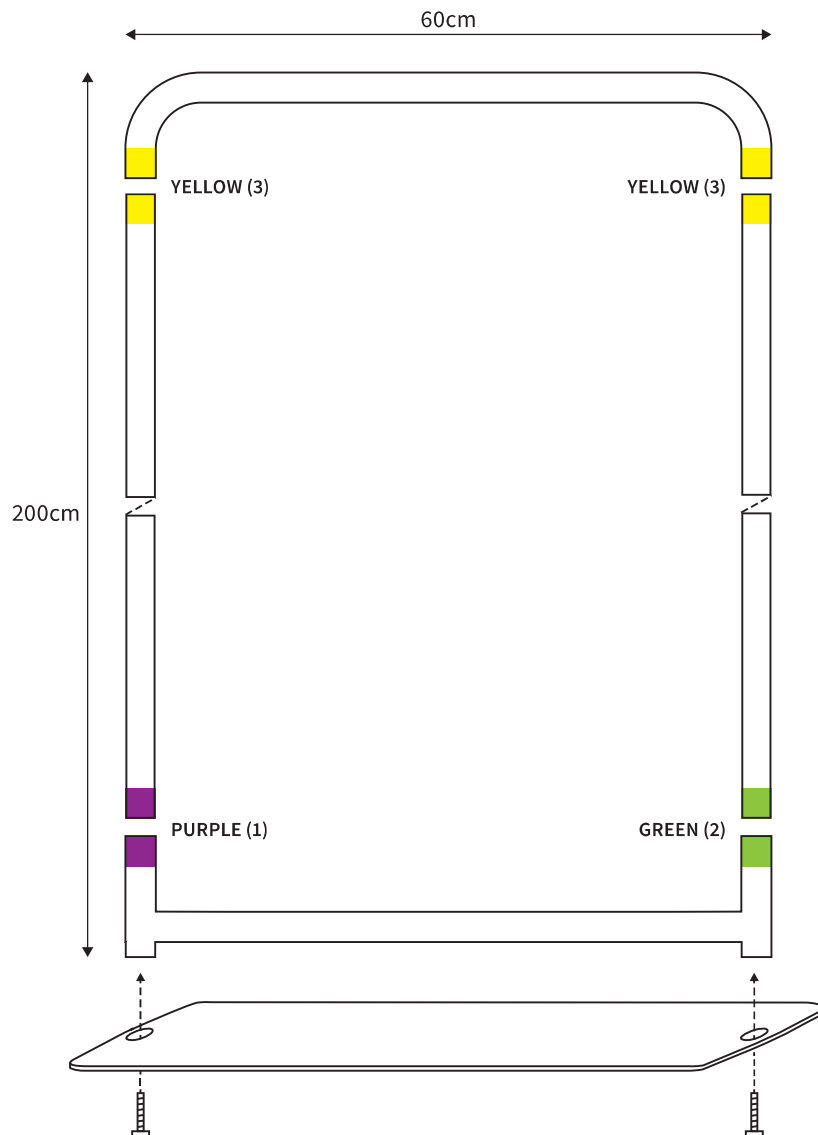

MANUAL

SHAPE BANNER
WIDTH 60cm
HEIGHT 200cm

PARTS LIST

	1x	STEELPLATE		1x	TOP CORNER
	2x	SCREW (M8)		1x	BOTTOM CORNER
	1x	HEXA-KEY (M8)		2x	TUBE VERTICAL (ø 34mm)