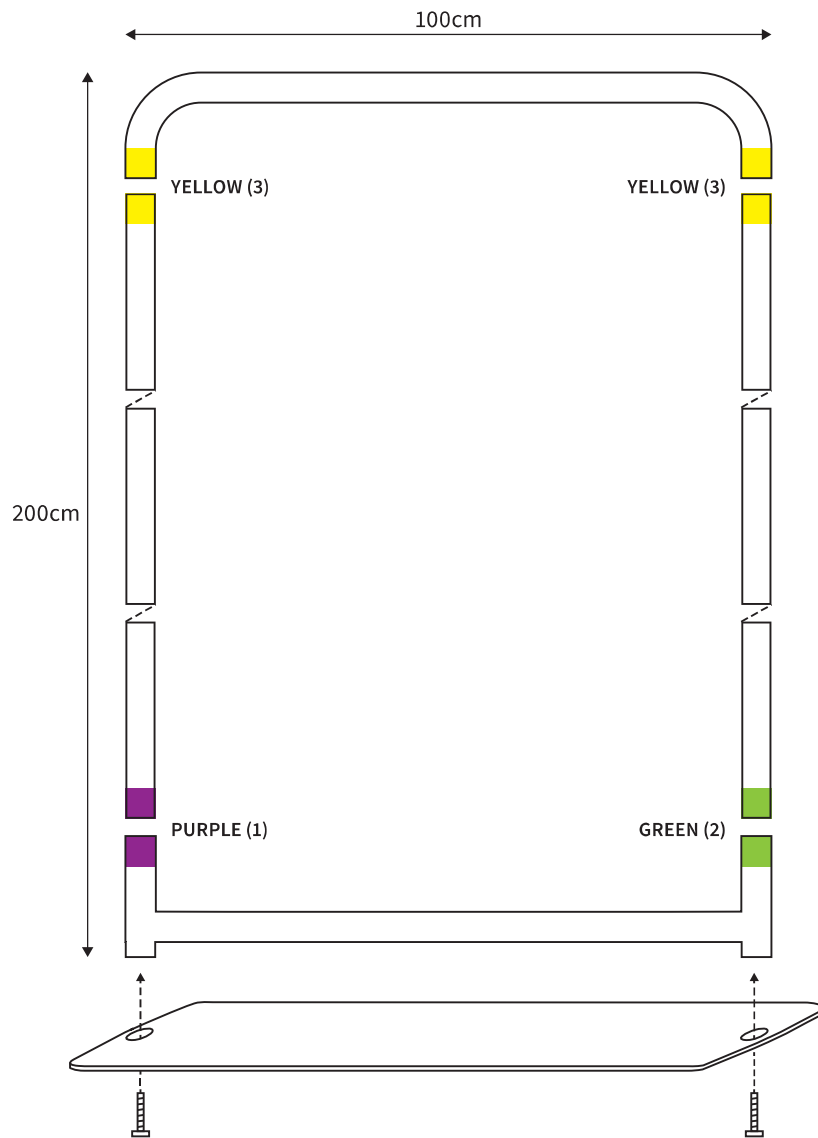

MANUAL

SHAPE BANNER
WIDTH 100cm
HEIGHT 200cm

PARTS LIST

	1x	STEELPLATE		1x	TOP CORNER
	2x	SCREW (M8)		1x	BOTTOM CORNER
	1x	HEXA-KEY (M8)		2x	TUBE VERTICAL (ø 34mm)